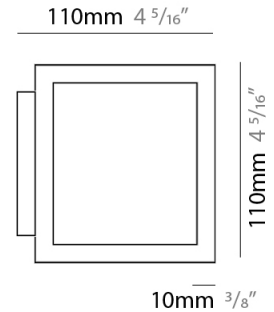

PROJECT	_____
TYPE	_____
SPECIFIER	_____
QUANTITY	_____
DATE	_____

CUBO SURFACE

D43006- _____ - _____
base number   Color   Finish
                         Temperature   Options

1. To build a product code in our configurator select the specify button on the base model # product page
2. To build a manual product code on this datasheet choose from the options listed below in blue font and add the suffix to the base model #

GENERAL

Series: Cubo
Brand: Icone
Division: Design
Mounting Type: Surface
Mounting Location: Wall
Subcategory: Ambient

PHYSICAL

Shape: Square
Length (mm): 110
Length (in): 4 ⁵/₁₆
Width (mm): 100
Width (in): 3 ¹⁵/₁₆
Height (mm): 110
Height (in): 4 ⁵/₁₆
Light Distribution: Direct / Indirect
Fixture Finish: WHI / TWH / TSL / CGL / BGL
Fixture Material: Extruded Aluminum

ELECTRICAL

Lamp Type: LED
Total Output Wattage (W): 20
Dimming: Electronic Low Voltage Dimming
Input Voltage (V): 120Vac Direct Line

LED

Color Temperature (°K): 3000
Nominal Lumen (lm): 1400
CRI: >90 CRI
Lamp Life (hrs): 50000

OPTICAL

RATINGS AND CERTIFICATIONS

Certified By: Certified for North American Standards
IP rating: IP20