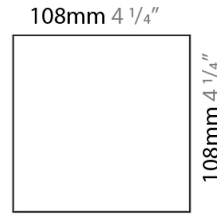

GENERAL

Series: Cubo
 Brand: Icone
 Division: Design
 Mounting Type: Surface
 Mounting Location: Wall
 Subcategory: Ambient

PHYSICAL

Shape: Square
 Length (mm): 110
 Length (in): 4 ⁵/₁₆
 Width (mm): 100
 Width (in): 3 ¹⁵/₁₆
 Height (mm): 110
 Height (in): 4 ⁵/₁₆
 Light Distribution: Direct / Indirect
 Fixture Finish: WHI / TWH / TSL / CGL / BGL
 Fixture Material: Extruded Aluminum

OPTICAL

RATINGS AND CERTIFICATIONS

Certified By: Certified for North American Standards
 IP rating: IP20

PROJECT
TYPE
SPECIFIER
QUANTITY
DATE

J-Box Cover Plate included

110mm 4 ⁵/₁₆"

10mm ³/₈"

CUBO SURFACE